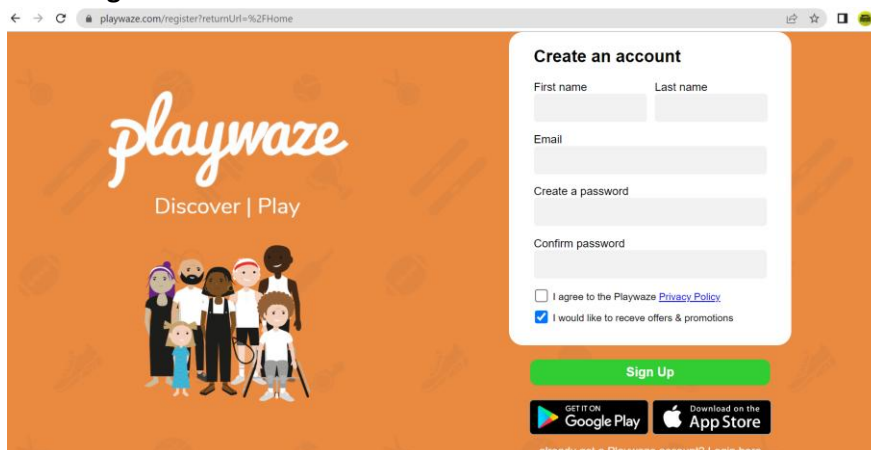

- Sign up following instructions