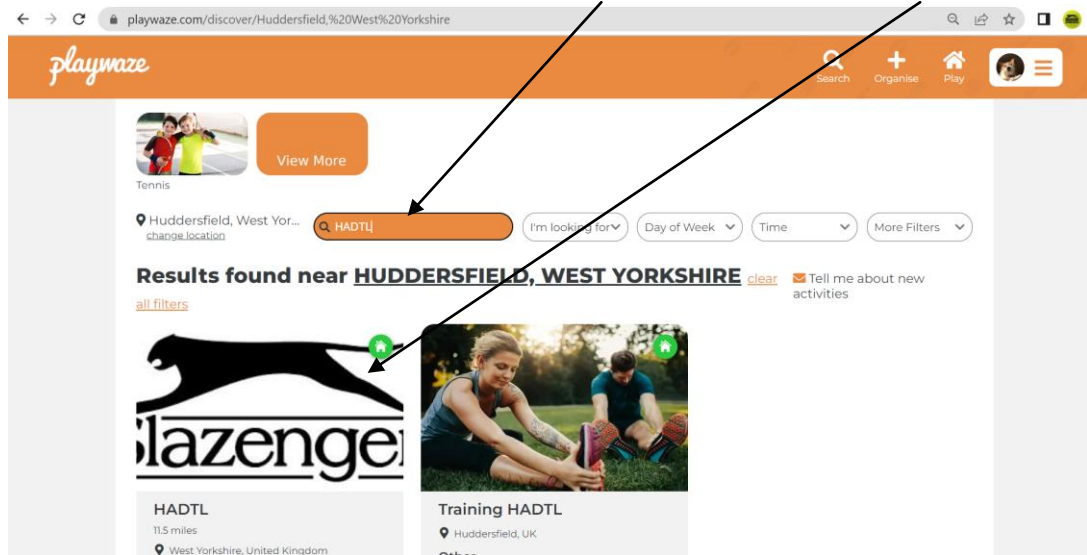

Registering for Playwaze

April 2023

- Free access is via Google Chrome (Note: it does not support IE browser). Search for Playwaze or see <https://www.playwaze.com/discover>. (There is an App but is chargeable - you can only view data (not edit) without incurring a fee. Feedback is that it is easier to use the desktop version anyway).
- To register – Click “Play” icon

- To create a Playwaze login – click “don’t have a Playwaze account – create one”

- Sign up following instructions

- When registered use search function and type in “HADTL” to find the HADTL Community

- To join your team Click “Teams” and then select your team and “Join Team” icon

- When you next go into Playwaze Click “Play” Icon on Home screen to go view HADTL community
- Click on HADTL Icon to go into next screen to view teams, etc