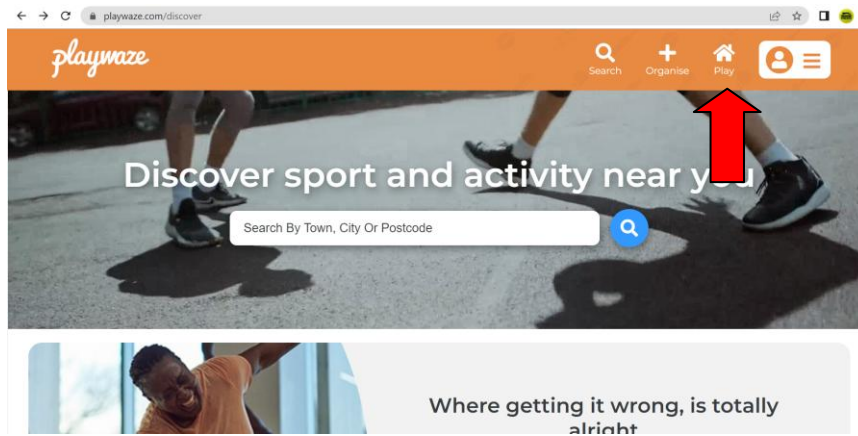

Registering for Playwaze

April 2023

- Free access is via Google Chrome (Note: it does not support IE browser). Search for Playwaze or see <https://www.playwaze.com/discover>. (There is an App but is chargeable - you can only view data (not edit) without incurring a fee. Feedback is that it is easier to use the desktop version anyway).
- To register – Click “Play” icon