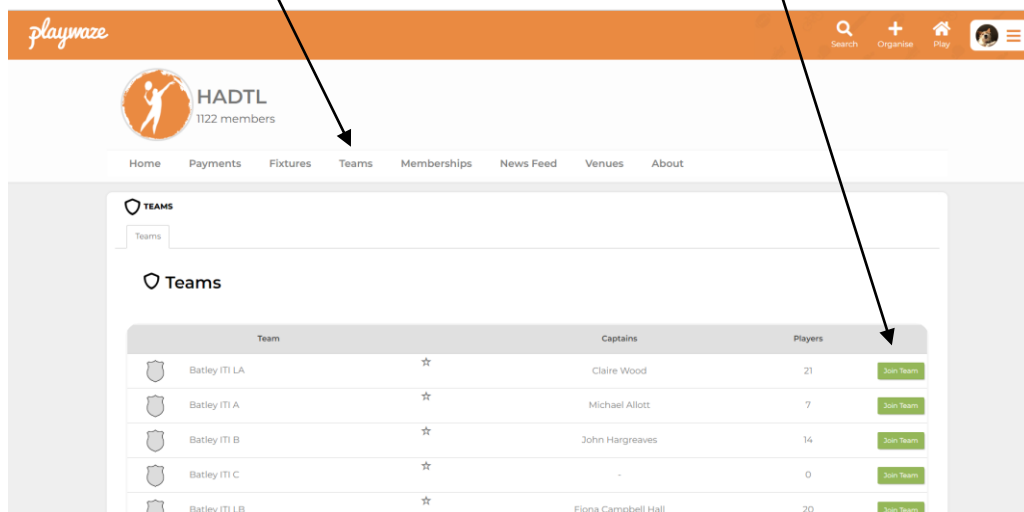

- To create a Playwaze login – click “don’t have a Playwaze account – create one”

- Sign up following instructions

- When registered use search function and type in “HADTL” to find the HADTL Community

- To join your team Click “Teams” and then select your team and “Join Team” icon

- When you next go into Playwaze Click “Play” Icon on Home screen to go view HADTL community
- Click on HADTL Icon to go into next screen to view teams, etc