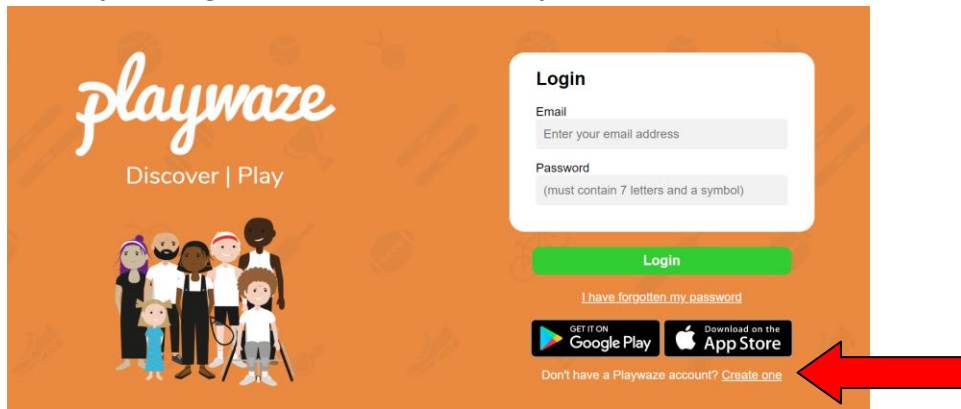

- To create a Playwaze login – click “don’t have a Playwaze account – create one”